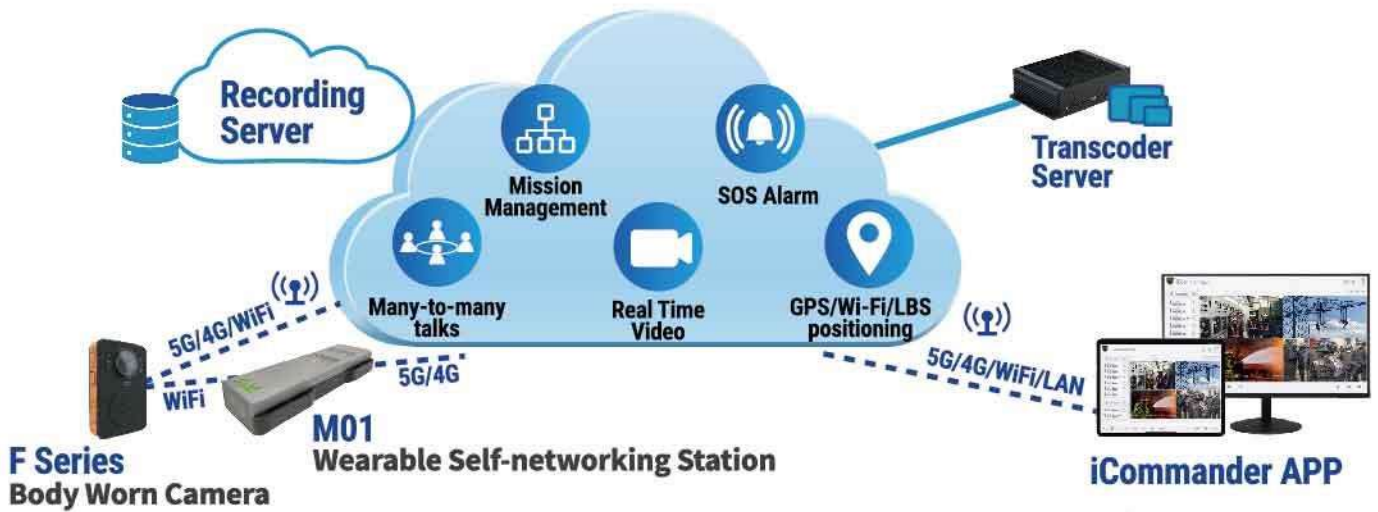

Firefighting Total Solution

Mobile Emergency Response System

RT Stream
International Co., Ltd.

iCommander Platform

F Series

5G/4G/WiFi

Body Worn Camera

Real-time Streaming · Commanding · Emergency Rescue and search

100%

• Intelligent • Technology • Rescue

Made and Design in Taiwan, Quality and information assurance

iCommander Platform

GPS/WiFi/LBS positioning

Mission management

- Firefighter check in/out
- Live video
- Live many-to-many talks

Lifesaving

- SOS alarm
- Task countdown
- Battery low warning

F Series 5G / 4G / WiFi Body Worn Camera

- Real-time full color night vision HD video in the dark
- Many-to-many talks
- GPS/WiFi/LBS positioning
- Lifesaving and SOS alarm
- Mission management