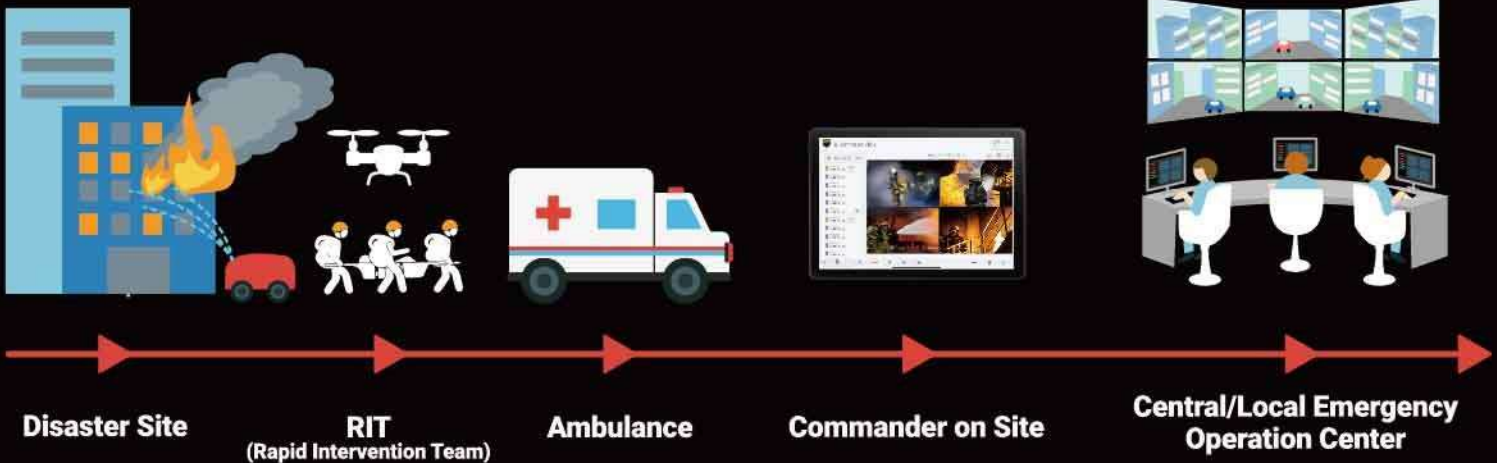

Firefighting Total Solution

Mobile Emergency Response System

RT Stream
International Co., Ltd.

iCommander Platform

F Series

5G/4G/WiFi

Body Worn Camera

Real-time Streaming · Commanding · Emergency Rescue and search

100%

• Intelligent • Technology • Rescue

Made and Design in Taiwan, Quality and information assurance

iCommander Platform

GPS/WiFi/LBS positioning

Mission management

- Firefighter check in/out
- Live video
- Live many-to-many talks

Lifesaving

- SOS alarm
- Task countdown
- Battery low warning

F Series 5G / 4G / WiFi Body Worn Camera

- Real-time full color night vision HD video in the dark
- Many-to-many talks
- GPS/WiFi/LBS positioning
- Lifesaving and SOS alarm
- Mission management