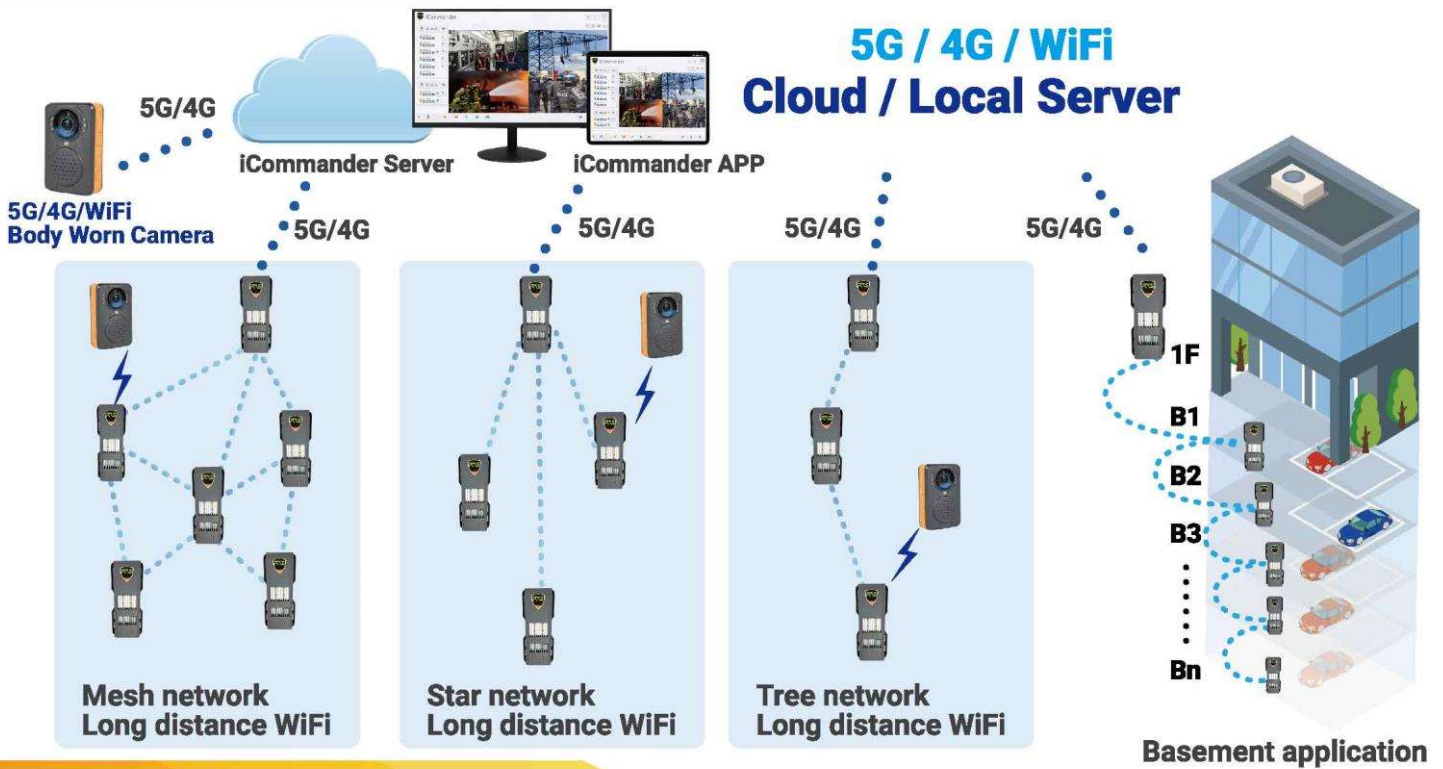

5G/4G/WiFi Self-networking

**RT Stream
International Co., Ltd.**

+886-2-22807099
service@rtstream.com.tw

www.rtstream.com
2F-7, No.14, Xiwei St., Sancong Dist.,
New Taipei City 241, Taiwan