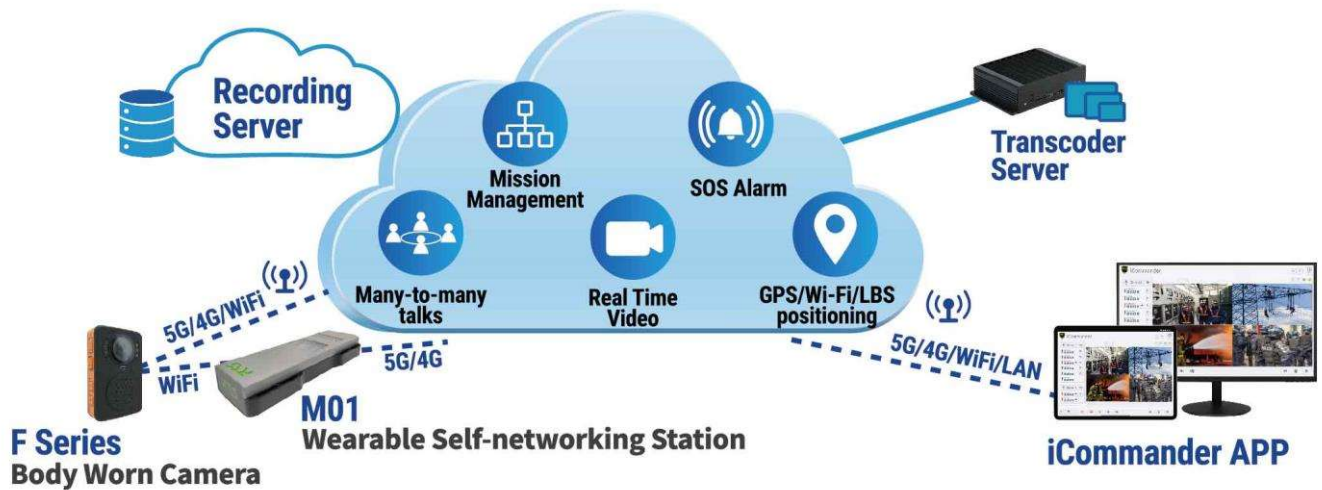

# MERS Mobile Emergency Response System

**Wearable Self-networking station**

Works for without or poor 5G/4G signal areas

# iCommander Platform

## F Series 5G / 4G / WiFi Body Worn Camera

- Real-time full color night vision HD video in the dark
- Many-to-many talks
- GPS/WiFi/LBS positioning
- Lifesaving and SOS alarm
- Mission management

**CES** CES 2022  
INNOVATION AWARD