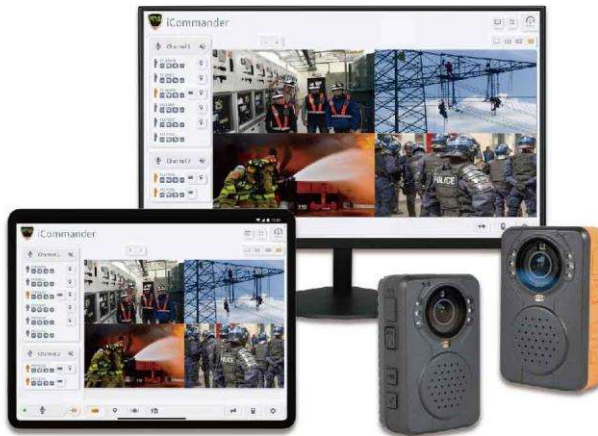

# MERS Mobile Emergency Response System

**Wearable Self-networking station**

Works for without or poor 5G/4G signal areas

# iCommander Platform

## F Series 5G / 4G / WiFi Body Worn Camera

- Real-time full color night vision HD video in the dark
- Many-to-many talks
- GPS/WiFi/LBS positioning
- Lifesaving and SOS alarm
- Mission management

**CES** CES 2022  
INNOVATION AWARD