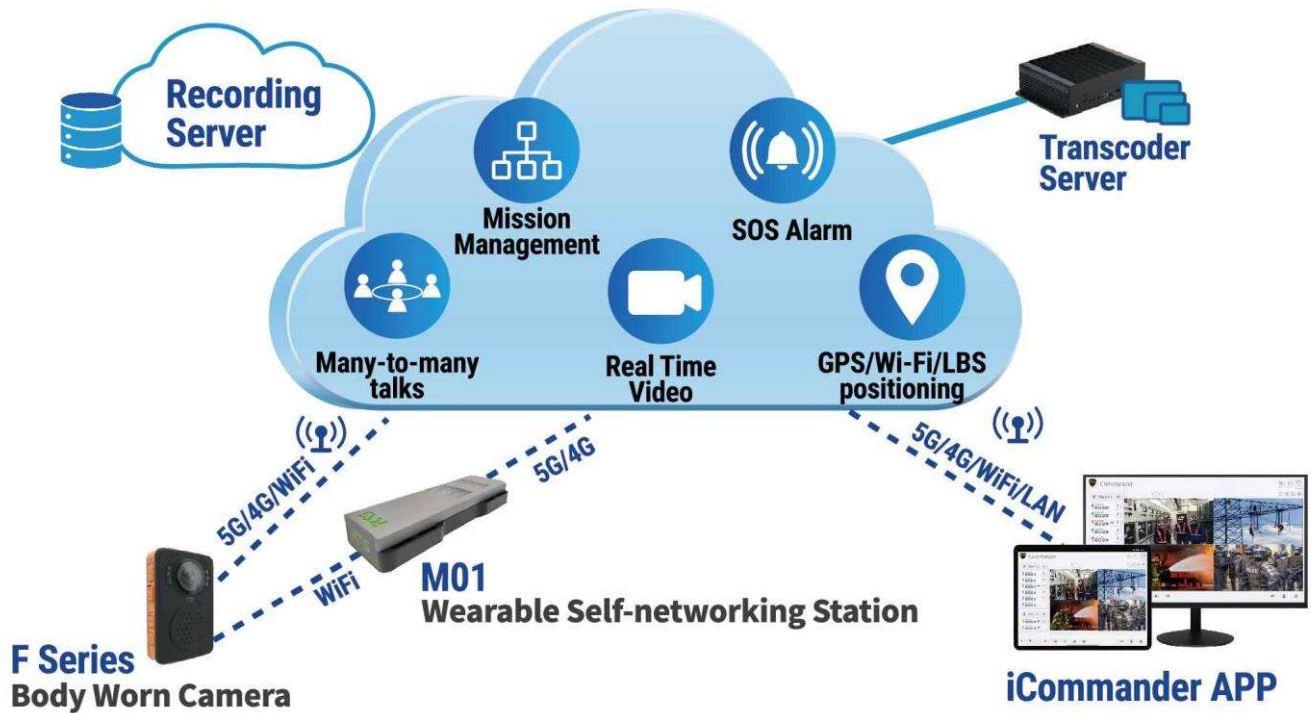

Police Total Solution

Mobile Emergency Response System

RT Stream
International Co., Ltd.

iCommander Platform

F Series
Body Worn Camera

5G/4G/Wi-Fi

- Full color night vision
- Real-time streaming
- Many-to-many talks

Immediate Action

- Evidence Investigation
- Commanding
- Public Security
- On duty

Real-time Streaming

- GPS/Wi-Fi/LBS positioning
- Lifesaving and SOS alarm
- Mission management

- Intelligent
- Technology
- Patrol

Design and Made in Taiwan, Quality and information assurance

Police Total Solution

- 5G/4G/Wi-Fi Body Worn Camera integrated with AI recognition
- Mission management (Commanding · On duty · Public Security · Evidence Investigation)

iCommander Platform

Smart anti-crime: face recognition, license plate, black list
AI recognition, emergencies event auto notification.

Emergency alarm

**RT Stream
International Co., Ltd.**

- +886-2-22807099
- www.rtstream.com
- service@rtstream.com.tw
- 2F-7, No.14, Xiwei St., Sanchong Dist.,
New Taipei City 241, Taiwan